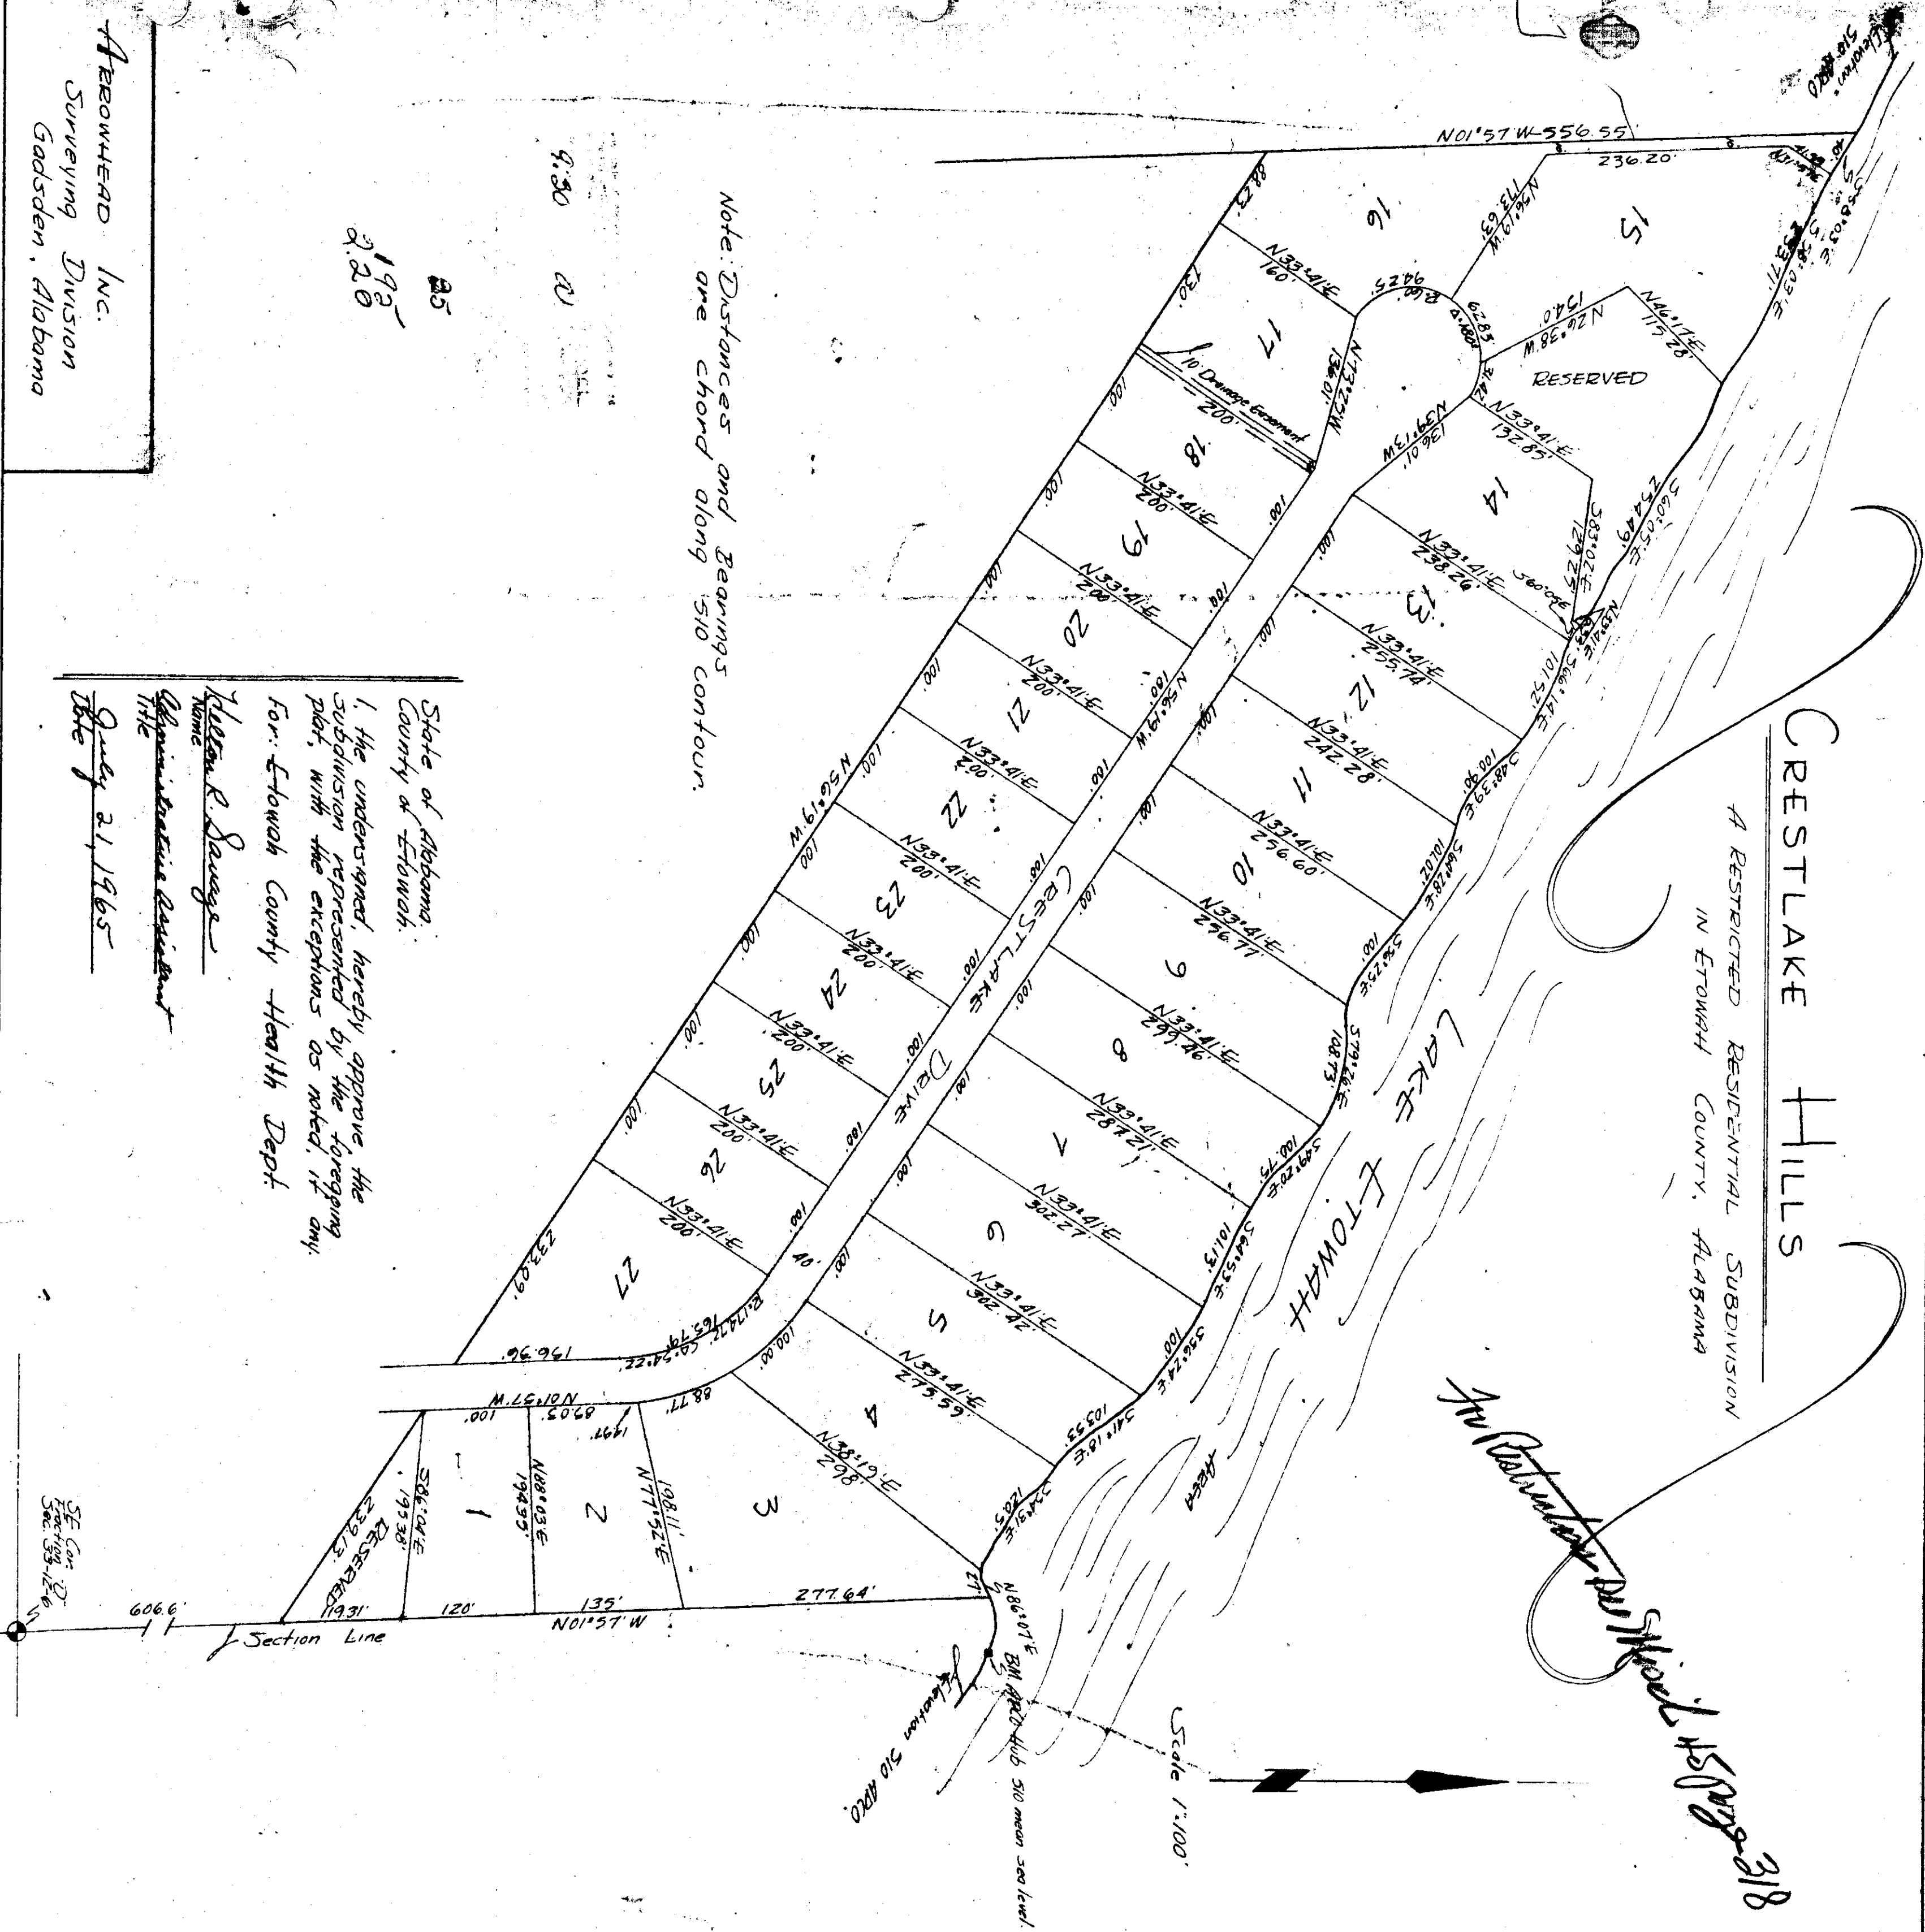

CRESTLAKE HILLS

A RESTRICTED RESIDENTIAL SUBDIVISION
IN ETOWAH COUNTY, ALABAMA

See Return on Special Maps 218

Plot Book **C**
Page **267**

Note: Distances and Bearings
are Chord along 510 contour.

8.30 20

25
192
2.20

Walter R. Savage
Home

Administrative Assistant
Title

July 21, 1965

SE 1/4 Sec 27
T28N R12E

State of Alabama
County of Etowah:

I, Robert H. Wagon, a Registered Land Surveyor
of Gadsden, Alabama, hereby certify that the
foregoing map is a true and correct
representation of survey and subdivision
of portions of fraction 'D' in Section 33
Township 12 South, Range 6 East of the
Huntsville Meridian, Etowah County, Alabama
as executed by me on this the 27th day
of April, 1965.